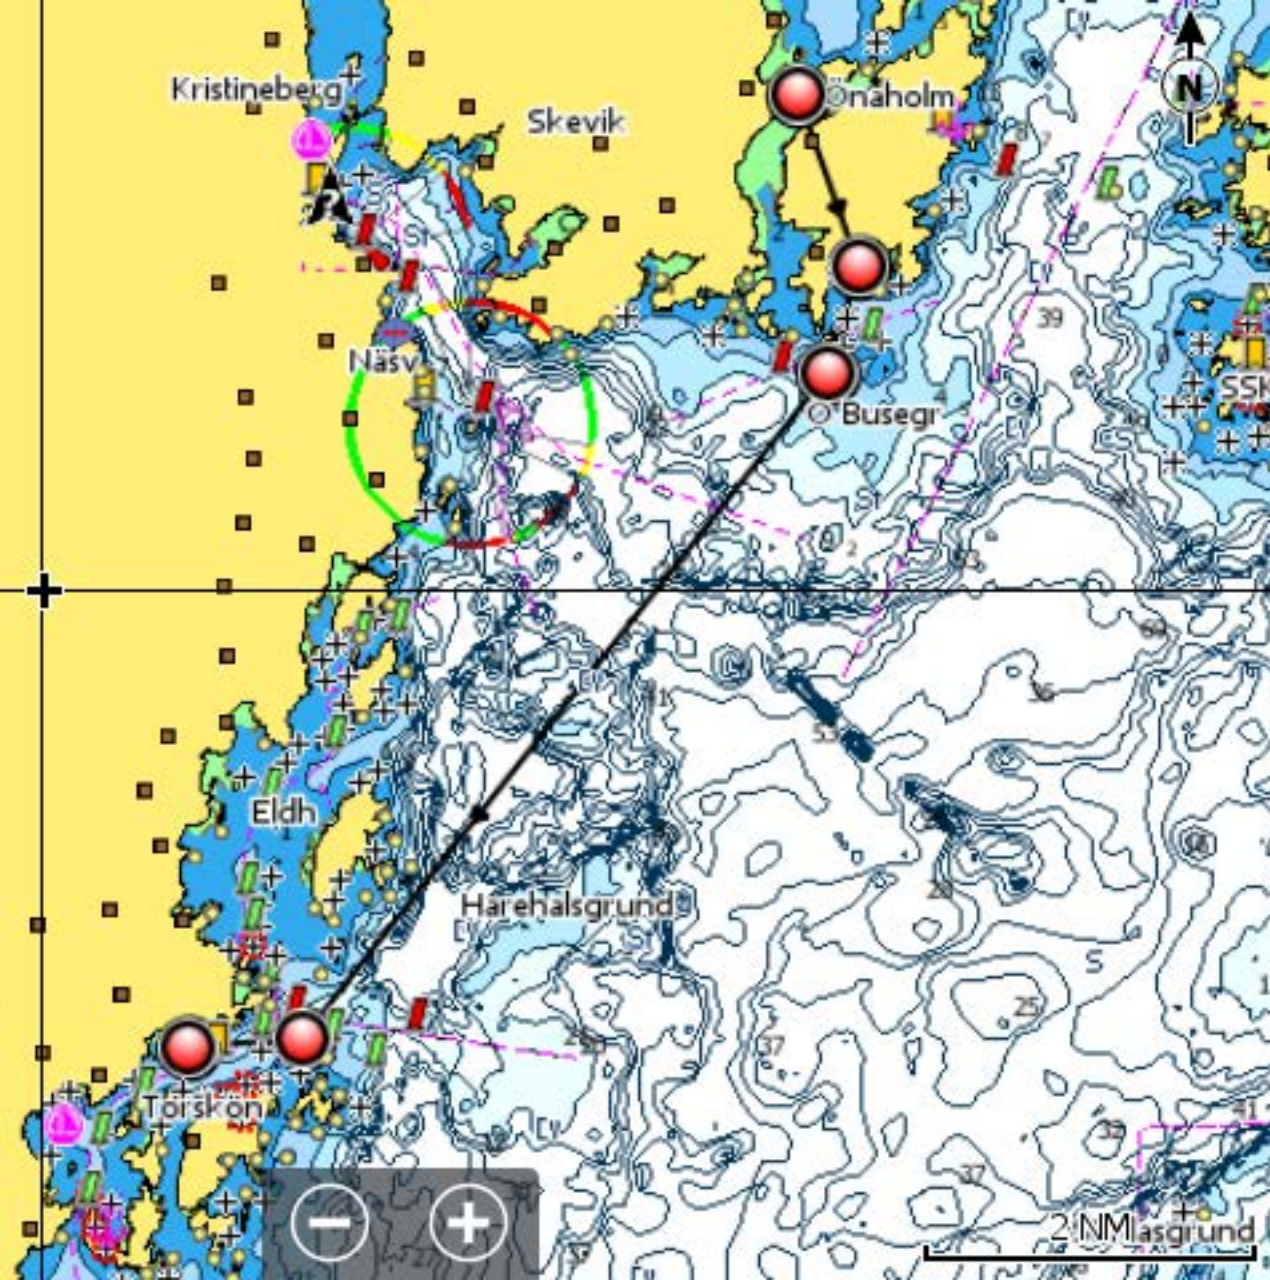

SOG

kn

Clear cursor

New

Goto
Cursor

Measure

Find...

Overlay
Off

More options

N 59°00.844'
E 12°39.253'
2.96 NM, 211°M

2 NMI as grund